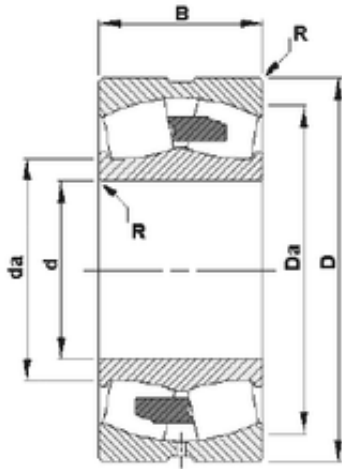

## 230/1250YMB Timken Spherical Roller Bearing

Bearing No. 230/1250YMB

Size	1250x1750x375 mm
Bore Diameter	1250 mm
Outer Diameter	1750 mm
Width	375 mm
d	1250 mm
D	1750 mm
B	375 mm
C	375 mm
R	7 mm
Da	1640 mm
da	1370 mm

230/1250YMB Bearing 2D drawings and 3D CAD models